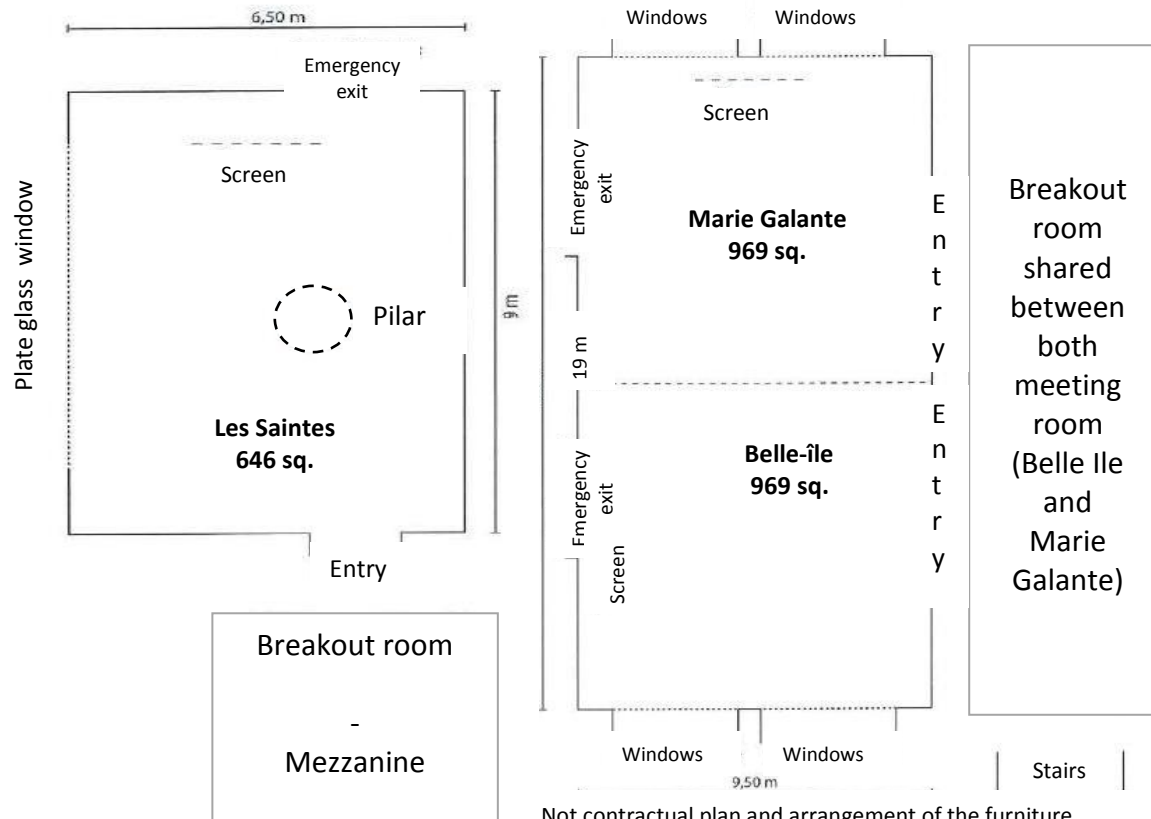

BELLE-ILE
Ground Garden

MEETING ROOMS	Sq. ft.	DISPOSITION AND CAPACITY OF MEETING					CATERING	
		U-shape	Conference	Class	Theater	Cabaret	Banquet	Reception
BELLE-ILE	969	30	24	50	60	30	50	45
MARIE-GALANTE	969	30	24	50	60	30	50	45
BELLE-ILE & MARIE-GALANTE	1938	-	-	100	100	70	100	120
LES SAINTES	646	18	16	24	30	21	32	32
JERSEY	269	-	10	-	-	-	-	-
8 bedroom Suite & lounge with Plasma screen 45"	28	-	6-8	-	-	-	-	-

Bedroom Suite & Lounge 27m²

BELLE-ILE & MARIE-GALANTE 1 938 sq.
Ground Garden
Ceiling height: 3.50m

Novotel Paris 14 Porte d'Orleans

Presentation of the hotel

Comfort

- 150 Rooms**
- 9 Suites**
- 8 Executives**